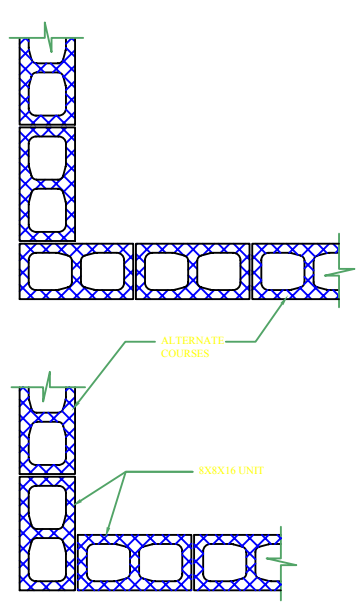

12" WALL CORNER DETAIL

SCALE: 3/4"=1'-0"

8" WALL CORNER DETAIL

SCALE: 3/4"=1'-0"

4" WALL CORNER DETAIL

SCALE: 3/4"=1'-0"

DESCRIPTION: CORNER DETAILS	SCALE: 3/4"=1'-0"
SOURCE: ARRON BRICK & BLOCK	DATE: 01/2003