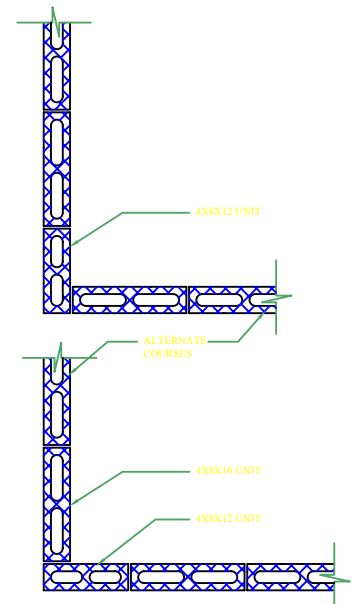

12" WALL CORNER DETAIL

SCALE: 3/4"=1'-0"

8" WALL CORNER DETAIL

SCALE: 3/4"=1'-0"

4" WALL CORNER DETAIL

SCALE: 3/4"=1'-0"

DESCRIPTION: CORNER DETAILS	SCALE: 3/4"=1'-0"
SOURCE: ARRON BRICK & BLOCK	DATE: 01/2003